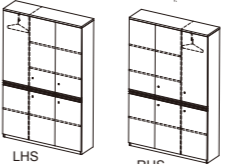

3 Drawers Movable Pedestal
 UL-BBF 420W x 530D x 650H

Movable Side Cabinet
 UL-SSC09L/R 900W x 530D x 650H
 UL-SSC10L/R 1000W x 530D x 650H

Movable Side Cabinet
 UL-SSC09WL/R 900W x 530D x 650H
 UL-SSC10WL/R 1000W x 530D x 650H

3 Wooden Swing Door High Cabinet
 UL-2013-3WL 1300W x 400D x 2000H
 UL-2014-3WL 1400W x 400D x 2000H
 UL-2015-3WL 1500W x 400D x 2000H
 UL-2013-3WR 1300W x 400D x 2000H
 UL-2014-3WR 1400W x 400D x 2000H
 UL-2015-3WR 1500W x 400D x 2000H