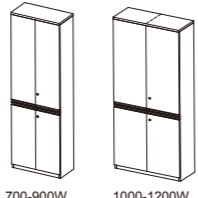

Wooden Swing Door Low Cabinet
UL-0707W 700W x 400D x 750H
UL-0708W 800W x 400D x 750H
UL-0709W 900W x 400D x 750H
UL-0807W 700W x 400D x 850H
UL-0808W 800W x 400D x 850H
UL-0809W 900W x 400D x 850H

Wooden Swing Door High Cabinet
UL-2007W 700W x 400D x 2000H
UL-2008W 800W x 400D x 2000H
UL-2009W 900W x 400D x 2000H
UL-2010W 1000W x 400D x 2000H
UL-2011W 1100W x 400D x 2000H
UL-2012W 1200W x 400D x 2000H