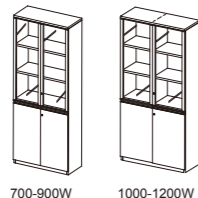

Glass Swing Door Low Cabinet
UL-0710GW 1000W x 400D x 750H
UL-0711GW 1100W x 400D x 750H
UL-0712GW 1200W x 400D x 750H
UL-0810GW 1000W x 400D x 850H
UL-0811GW 1100W x 400D x 850H
UL-0812GW 1200W x 400D x 850H

Glass Swing Door & Wooden Swing High Cabinet
UL-2007GW 700W x 400D x 2000H
UL-2008GW 800W x 400D x 2000H
UL-2009GW 900W x 400D x 2000H
UL-2010GW 1000W x 400D x 2000H
UL-2011GW 1100W x 400D x 2000H
UL-2012GW 1200W x 400D x 2000H