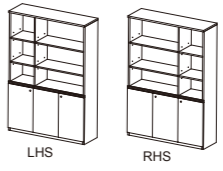

Open shelf & Wooden Swing High Cabinet
UL-2013-3CWL 1300W x 400D x 2000H
UL-2014-3CWL 1400W x 400D x 2000H
UL-2015-3CWL 1500W x 400D x 2000H
UL-2013-3CWR 1300W x 400D x 2000H
UL-2014-3CWR 1400W x 400D x 2000H
UL-2015-3CWR 1500W x 400D x 2000H