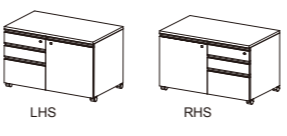

3 Drawers Movable Pedestal
 UL-BBF 420W x 530D x 650H

Movable Side Cabinet
 UL-SSC09L/R 900W x 530D x 650H
 UL-SSC10L/R 1000W x 530D x 650H

Movable Side Cabinet
 UL-SSC09WL/R 900W x 530D x 650H
 UL-SSC10WL/R 1000W x 530D x 650H