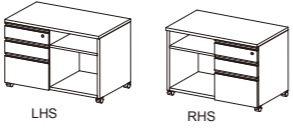

3 Drawers Movable Pedestal
 UL-BBF 420W x 530D x 650H

Movable Side Cabinet
 UL-SSC09L/R 900W x 530D x 650H
 UL-SSC10L/R 1000W x 530D x 650H

Movable Side Cabinet
 UL-SSC09WL/R 900W x 530D x 650H
 UL-SSC10WL/R 1000W x 530D x 650H