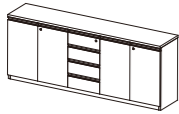

Swing Door With Mid. 4 Drawers Cabinet
UL-0720WD 2000W x 400D x 750H
UL-0722WD 2200W x 400D x 750H
UL-0724WD 2400W x 400D x 750H
UL-0820WD 2000W x 400D x 850H
UL-0822WD 2200W x 400D x 850H
UL-0824WD 2400W x 400D x 850H