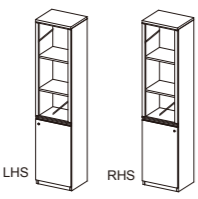

Wooden Swing Door Cabinet
 UL-W2050WL 500W x 400D x 2000H
 UL-W2050WR 500W x 400D x 2000H

Glass Swing Door & Wooden Swing High Cabinet
 UL-2013-3GWL 1300W x 400D x 2000H
 UL-2014-3GWL 1400W x 400D x 2000H
 UL-2015-3GWL 1500W x 400D x 2000H
 UL-2013-3GWR 1300W x 400D x 2000H
 UL-2014-3GWR 1400W x 400D x 2000H
 UL-2015-3GWR 1500W x 400D x 2000H

Glass Swing Door & Wooden Swing High Cabinet
 UL-2016-4GW 1600W x 400D x 2000H
 UL-2018-4GW 1800W x 400D x 2000H
 UL-2020-4GW 2000W x 400D x 2000H

Open shelf & Wooden Swing High Cabinet
 UL-2013-3CWL 1300W x 400D x 2000H
 UL-2014-3CWL 1400W x 400D x 2000H
 UL-2015-3CWL 1500W x 400D x 2000H
 UL-2013-3CWR 1300W x 400D x 2000H
 UL-2014-3CWR 1400W x 400D x 2000H
 UL-2015-3CWR 1500W x 400D x 2000H

Open shelf & Wooden Swing High Cabinet
 UL-2016-4CW 1600W x 400D x 2000H
 UL-2018-4CW 1800W x 400D x 2000H
 UL-2020-4CW 2000W x 400D x 2000H

Upper Open Shelf & Low Swing Door Cabinet
 UL-2005CWL 500W x 400D x 2000H
 UL-2005CWR 500W x 400D x 2000H