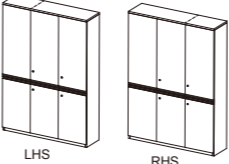

另備多款貼木皮顏色可供選擇，從淺楓木色，橡木色，櫻桃木色，櫟木色到深胡桃木色，你總會找到喜愛的顏色組合。

Rectangular Desk
 UL-1640ST 1600W x 400D x 750H
 UL-1840ST 1800W x 400D x 750H
 UL-2040ST 2000W x 400D x 750H

2 Drawers Movable Pedestal
 UL-BF 420W x 530D x 650H

3 Drawers Movable Pedestal
 UL-BBF 420W x 530D x 650H

Movable Side Cabinet
 UL-SSC09L/R 900W x 530D x 650H
 UL-SSC10L/R 1000W x 530D x 650H

Movable Side Cabinet
 UL-SSC09WL/R 900W x 530D x 650H
 UL-SSC10WL/R 1000W x 530D x 650H