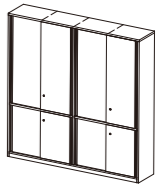

Wooden Sliding Door High Cabinet
UL-2020-4S 2000W x 400D x 2000H
UL-2022-4S 2200W x 400D x 2000H
UL-2024-4S 2400W x 400D x 2000H