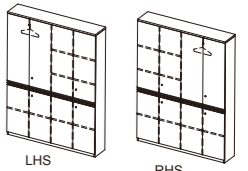

Wardrobe
UL-WL2016-4W 1600W x 400D x 2000H
UL-WL2018-4W 1800W x 400D x 2000H
UL-WL2020-4W 2000W x 400D x 2000H
UL-WR2016-4W 1600W x 400D x 2000H
UL-WR2018-4W 1800W x 400D x 2000H
UL-WR2020-4W 2000W x 400D x 2000H