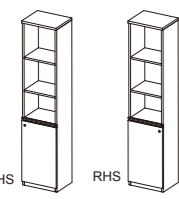

Swing Door With Mid. 4 Drawers Cabinet
UL-0720WD 2000W x 400D x 750H
UL-0722WD 2200W x 400D x 750H
UL-0724WD 2400W x 400D x 750H
UL-0820WD 2000W x 400D x 850H
UL-0822WD 2200W x 400D x 850H
UL-0824WD 2400W x 400D x 850H

Upper Open Shelf & Low Swing Door Cabinet
UL-2005CWL 500W x 400D x 2000H
UL-2005CWR 500W x 400D x 2000H