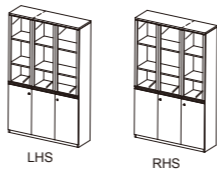

3 Wooden Swing Door High Cabinet
UL-2013-3WL 1300W x 400D x 2000H
UL-2014-3WL 1400W x 400D x 2000H
UL-2015-3WL 1500W x 400D x 2000H
UL-2013-3WR 1300W x 400D x 2000H
UL-2014-3WR 1400W x 400D x 2000H
UL-2015-3WR 1500W x 400D x 2000H

Glass Swing Door & Wooden Swing High Cabinet
UL-2013-3GWL 1300W x 400D x 2000H
UL-2014-3GWL 1400W x 400D x 2000H
UL-2015-3GWL 1500W x 400D x 2000H
UL-2013-3GWR 1300W x 400D x 2000H
UL-2014-3GWR 1400W x 400D x 2000H
UL-2015-3GWR 1500W x 400D x 2000H