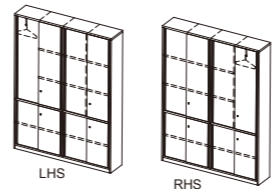

Wooden Sliding Door High Cabinet
UL-2014-3SL 1400W x 400D x 2000H
UL-2015-3SL 1500W x 400D x 2000H
UL-2016-3SL 1600W x 400D x 2000H
UL-2018-3SL 1800W x 400D x 2000H
UL-2020-3SL 2000W x 400D x 2000H
UL-2014-3SR 1400W x 400D x 2000H
UL-2015-3SR 1500W x 400D x 2000H
UL-2016-3SR 1600W x 400D x 2000H
UL-2018-3SR 1800W x 400D x 2000H
UL-2020-3SR 2000W x 400D x 2000H

Wardrobe
UL-WL2020-4S 2000W x 400D x 2000H
UL-WL2022-4S 2200W x 400D x 2000H
UL-WL2024-4S 2400W x 400D x 2000H
UL-WR2020-4S 2000W x 400D x 2000H
UL-WR2022-4S 2200W x 400D x 2000H
UL-WR2024-4S 2400W x 400D x 2000H